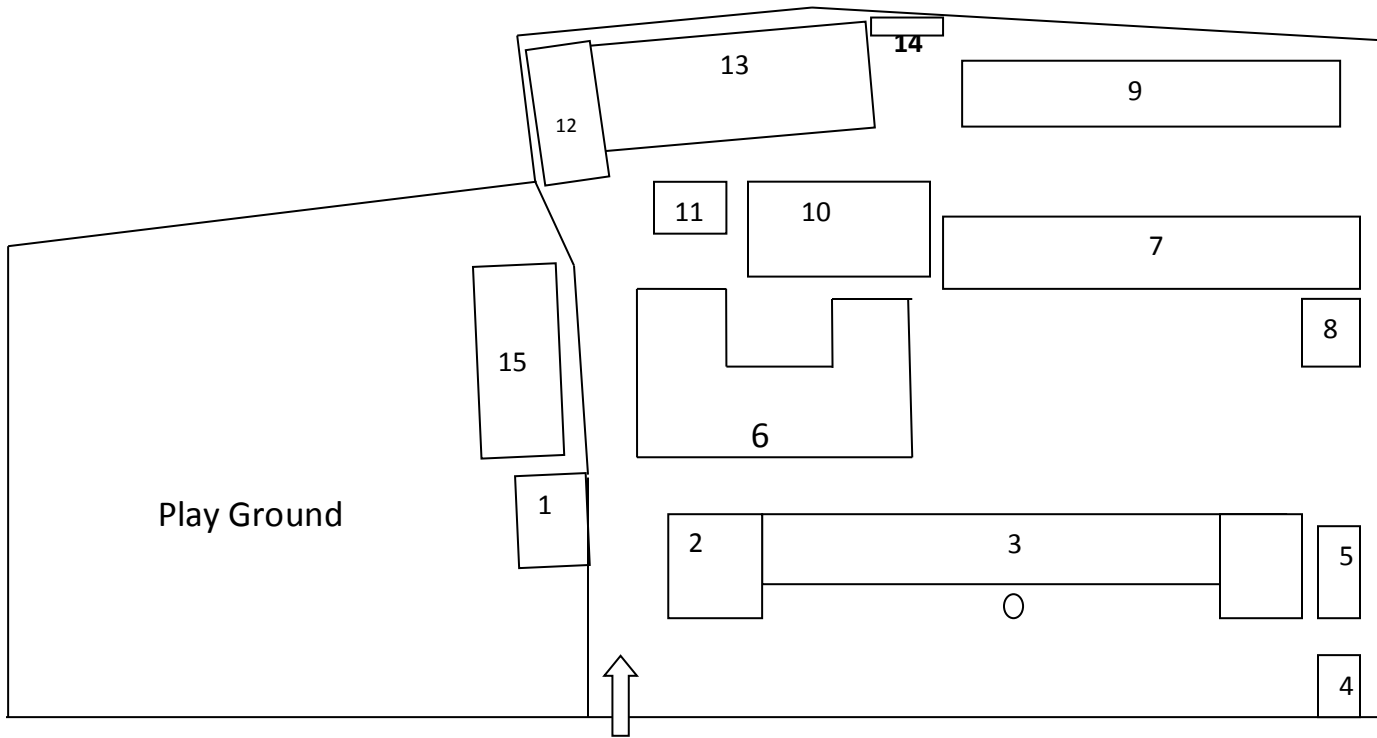

CAMPUS LAYOUT

CHANDGAD - BELGAUM ROAD

R. B. MADKHOLKAR MAHAVIDYALAYA, CHANDGAD

THE NEW ENGLISH SCHOOL & N. B. PATIL JR. COLLEGE, CHANDGAD

Campus

1. Gymkhana & School Office.

2. Gogate Hall

3. School Building

4. Canteen.

5. Lavatory.

6. RBM College Main Building.

7. Jr. College Building

8. School Staff Room.

9.. Shed Building.

10. Sr College Laboratory Building.

11. Lavatory.

12. Sr. College Library

13. S. N. Patil Multipurpose Hall.

14. Lavatory.

15. Basket Ball Ground

Science Laboratory Building (1st Floor)

Science Laboratory Building (2nd Floor)