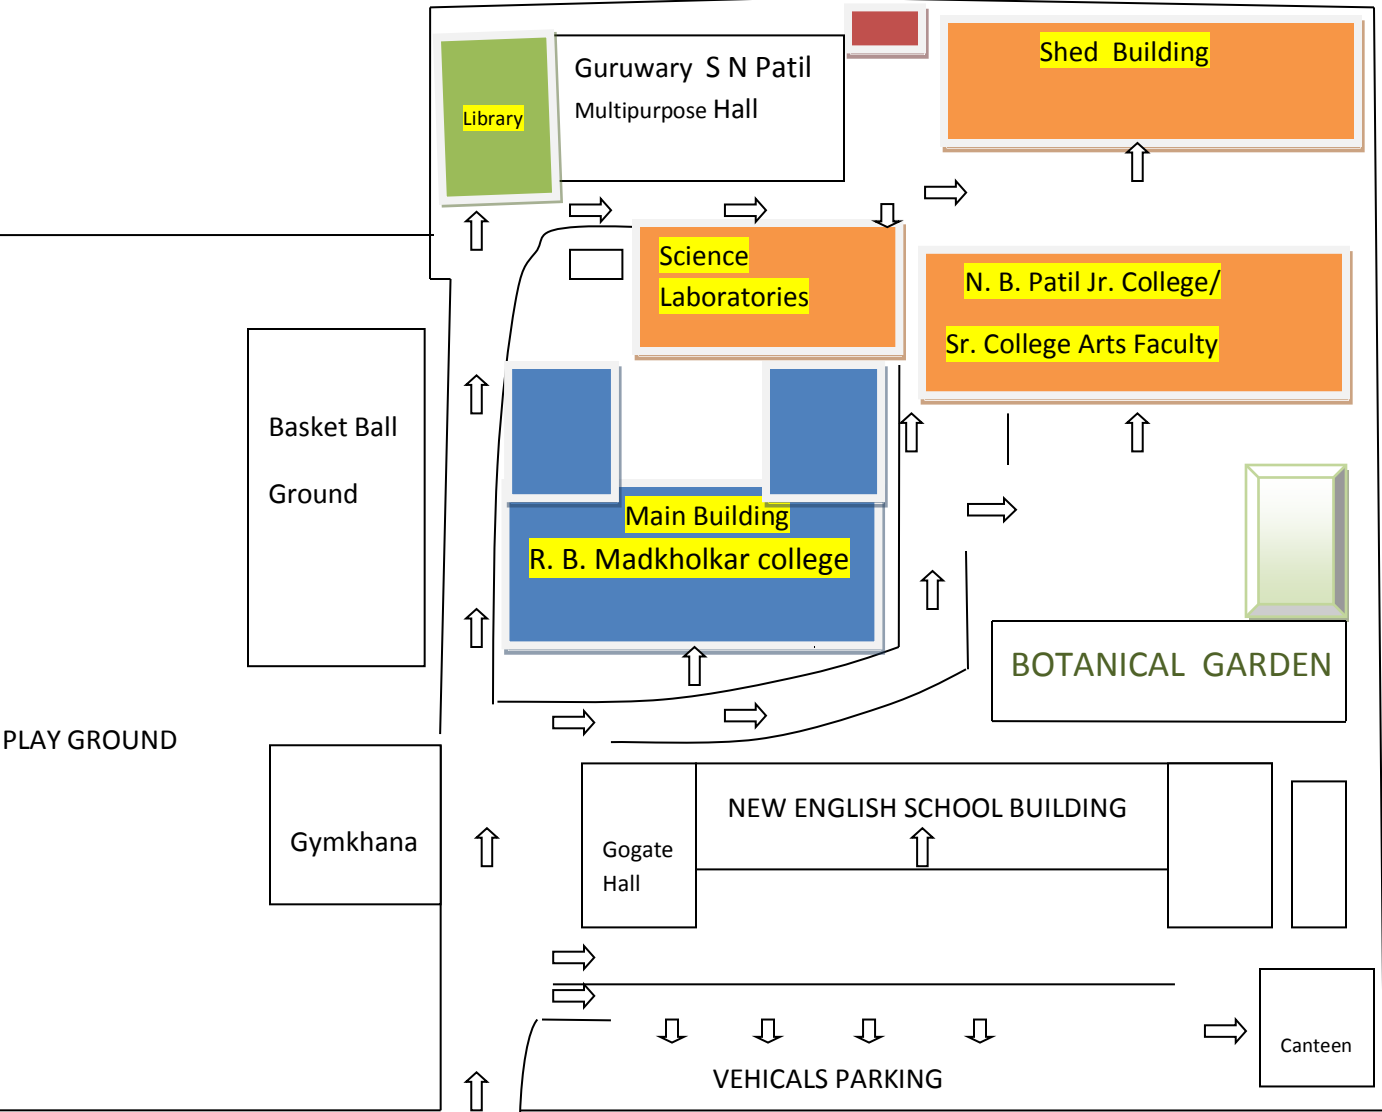

CAMPUS LAYOUT

CHANDGAD - BELGAUM ROAD

R. B. MADKHOLKAR MAHAVIDYALAYA, CHANDGAD

THE NEW ENGLISH SCHOOL & N. B. PATIL JR. COLLEGE, CHANDGAD

Campus

1. Gymkhana & School Office.

2. Gogate Hall

3. School Building

4. Canteen.

5. Lavatory.

6. RBM College Main Building.

7. Jr. College Building

8. School Staff Room.

9.. Shed Building.

10. Sr College Laboratory Building.

11. Lavatory.

12. Sr. College Library

13. S. N. Patil Multipurpose Hall.

14. Lavatory.

15. Basket Ball Ground

Science Laboratory Building (1st Floor)

Science Laboratory Building (2nd Floor)